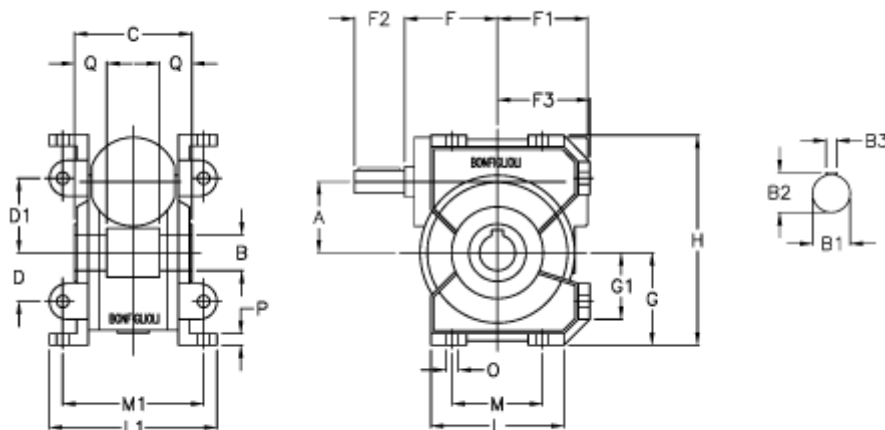

Article number: 3901049024000

Description: Worm gear with solid input shaft
VF 49U-24-HS

Measures

a = 49.5	Description = VF 49U-xx-HS	L = 93
B = 25	F = 65	L1 = 117
B1 = 16	F1 = 63	m = 63
B2 = 18.0	F2 = 40	M1 = 98.5
B3 = 5	F3 = 64.5	O = 8.5
C = 82	g = 64.5	P = 8
D = 34	G1 = 46.5	Q = 22.5
D1 = 52	H = 146.5	